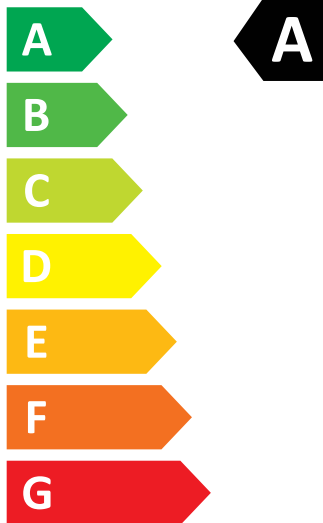

ENERG

AEG

LWR73964BC 914610900

307 kWh /

49 kWh /

6,0 kg

9,0 kg

75 L